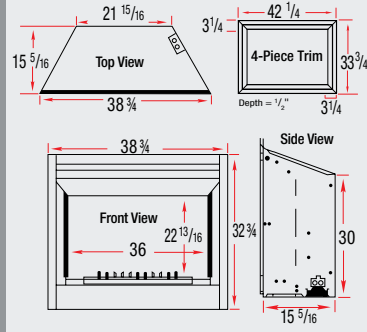

Dimensions (inches)

33" Slimline Built-in Firebox (BFSL33)

33" Built-in Firebox (BF33DXP)

39" Built-in Firebox (BF39STP/DXP)

39" 2-Sided Built-in Firebox (BF392SD)

45" Built-in Firebox (BF45DXP)

50" Linear Built-in Firebox (BLF50)