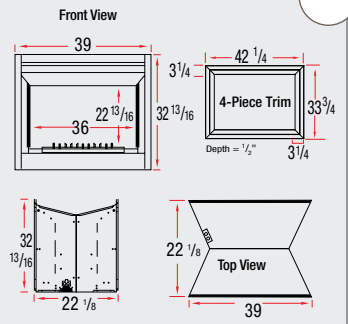

Dimensions (inches)

33" Slimline Built-in Firebox (BFSL33)

33" Built-in Firebox (BF33DXP)

39" Built-in Firebox (BF39STP/DXP)

39" 2-Sided Built-in Firebox (BF392SD)

45" Built-in Firebox (BF45DXP)

50" Linear Built-in Firebox (BLF50)