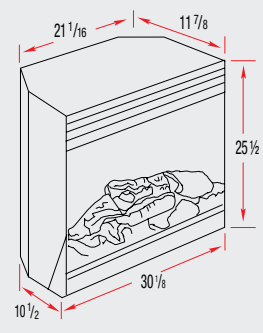

30" Plug-in Firebox (DF3003)