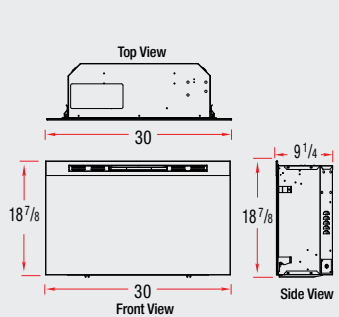

30" Self-trimming Plug-in Firebox (BF9000)