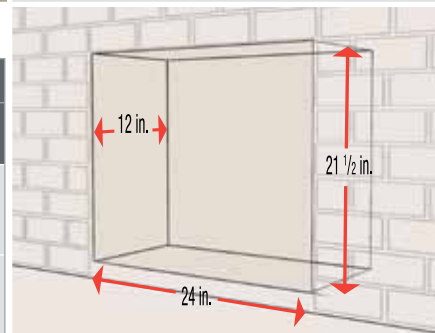

Minimum Opening Dimensions