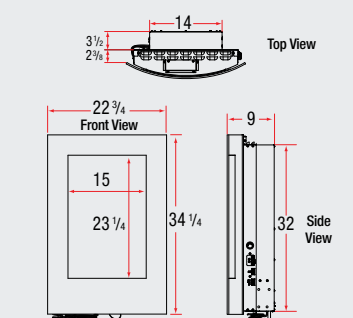

Convex Wall-Mount Fireplace (VCX1525/WH)