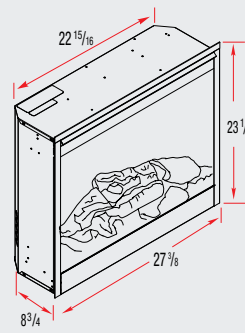

26" Plug-in Firebox (DF2608/NBDF2608)