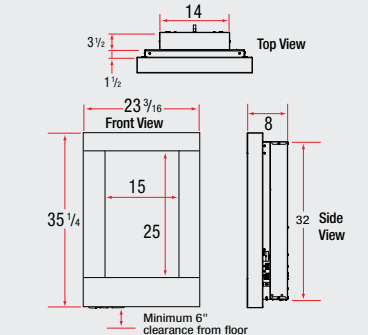

Rectangular Profile Wall-Mount Fireplace (V1525RT-BLK/GM)

Your authorized Dimplex distributor:

Dimplex North America Limited
1367 Industrial Road Cambridge, ON Canada N1R 7G8

Phone: 1-800-668-6663
Fax: 1-800-668-6665

www.dimplexconstruction.com

Dimplex reserves the right to change specifications without notice.

© 2011 Dimplex North America Limited

Printed in Canada

LI-950 10/11

Protected by one or more of the following patents: U.S. Patents: 6,050,011, 6,269,567, 6,190,019, 6,564,485, 5,642,580, 6,615,519, 6,363,636, 6,047,489, 6,718,665, 6,350,498, 6,162,047, 6,385,881, 7,134,229, D514,677, 7,162,820, 7,194,830. Canadian Patents: 2,175,442, 2,310,367, 2,310,073, 2,204,106, 2,310,362, 2,310,414, 2,262,338, 2,321,716, 2,299,927, 1,051,750. Other patents pending. Specifications, finishes and dimensions are subject to change and should be taken as a guide only.