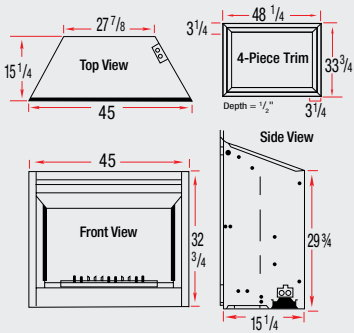

Dimensions (inches)

33" Slimline Built-in Firebox (BFSL33)

33" Built-in Firebox (BF33DXP)

39" Built-in Firebox (BF39STP/DXP)

39" 2-Sided Built-in Firebox (BF392SD)

45" Built-in Firebox (BF45DXP)

50" Linear Built-in Firebox (BLF50)