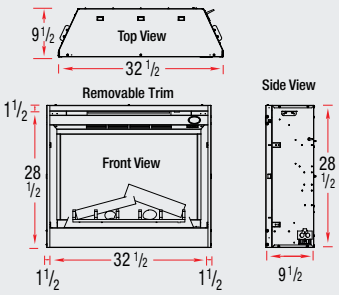

Dimensions (inches)

33" Slimline Built-in Firebox (BFSL33)