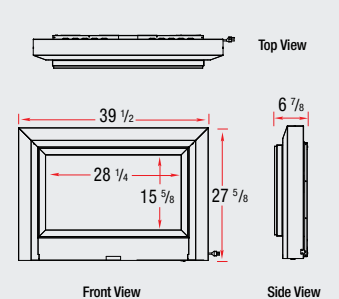

Sahara Wall-Mount Fireplace (RWF-DG)