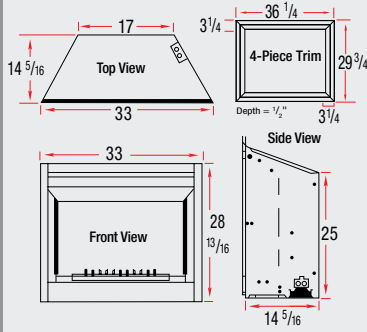

33" Built-in Firebox (BF33DXP)