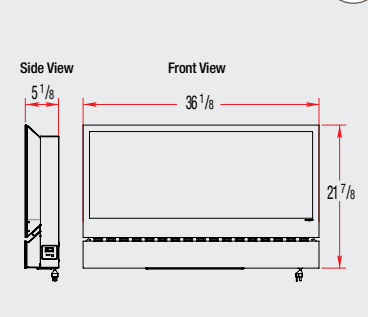

36" Wall-mount Fireplace (DWF36PG)