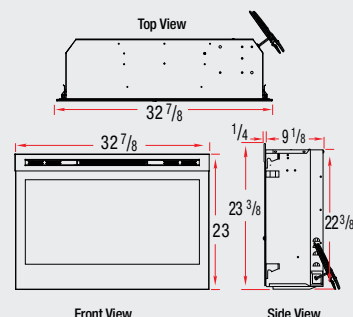

Dimensions (inches)

33" Slimline Built-in Firebox (BFSL33)

33" Built-in Firebox (BF33DXP)

39" Built-in Firebox (BF39STP/DXP)

39" 2-Sided Built-in Firebox (BF392SD)

45" Built-in Firebox (BF45DXP)

50" Linear Built-in Firebox (BLF50)

26" Plug-in Firebox (DF2608/NBDF2608)

30" Plug-in Firebox (DF3003)

30" Self-trimming Plug-in Firebox (BF9000)

33" Plug-in Firebox (DF3033ST/DFG3033)

Plug-in Fireplace Insert (DFI2309/DFI2310)

36" Wall-mount Fireplace (DWF36PG)