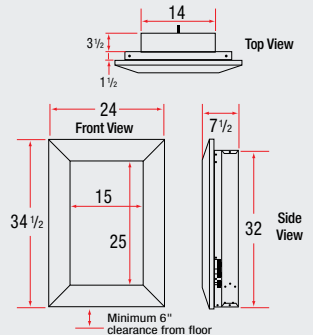

Beveled Profile Wall-Mount Fireplace (V1525BT-BLK/GM)