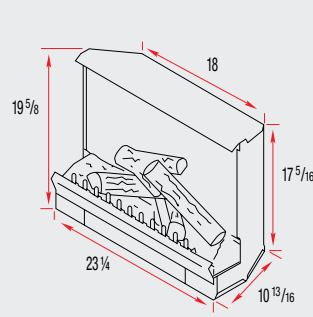

26" Plug-in Firebox (DF2608/NBDF2608)

30" Plug-in Firebox (DF3003)

30" Self-trimming Plug-in Firebox (BF9000)

33" Plug-in Firebox (DF3033ST/DFG3033)

Plug-in Fireplace Insert (DFI2309/DFI2310)

36" Wall-mount Fireplace (DWF36PG)