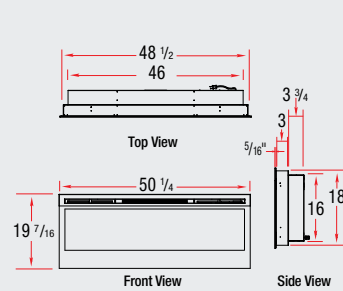

Dimensions (inches)

33" Slimline Built-in Firebox (BFSL33)

33" Built-in Firebox (BF33DXP)

39" Built-in Firebox (BF39STP/DXP)

39" 2-Sided Built-in Firebox (BF392SD)

45" Built-in Firebox (BF45DXP)

50" Linear Built-in Firebox (BLF50)